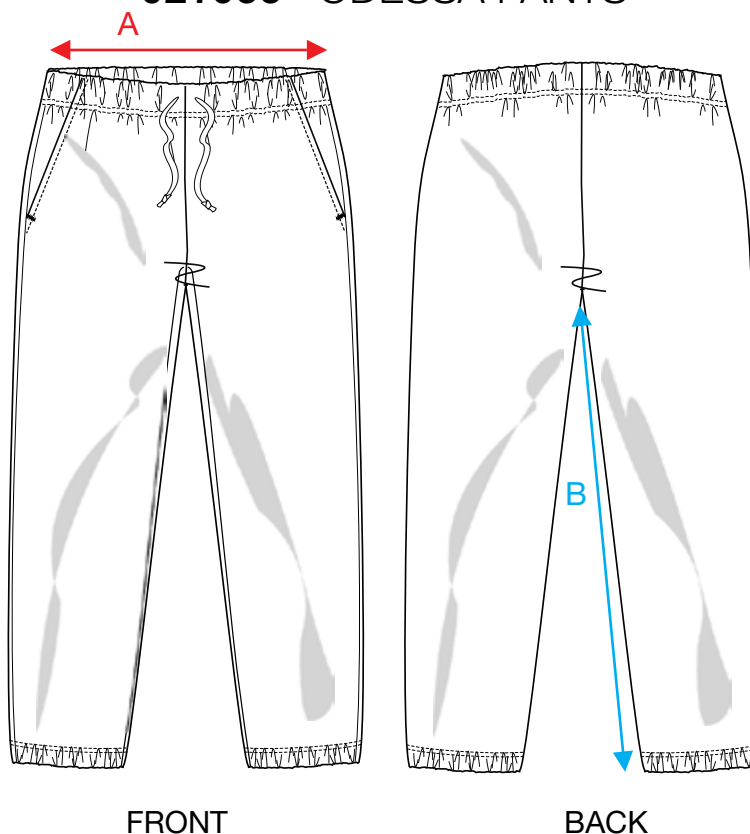

MEASUREMENT SHEET/SIZE SPEC

021066 ODESSA PANTS

FRONT

BACK

MEASUREMENT IN CM	XS	S	M	L	XL	XXL
A - 1/2 WAIST RELAXED	36	38	41	44	47	51
B - INSEAM	73	75	77	79	81	83

Sizing chart is in centimeters and sizing is subject to a market accepted tolerance. No rights may be derived from this sizing chart.