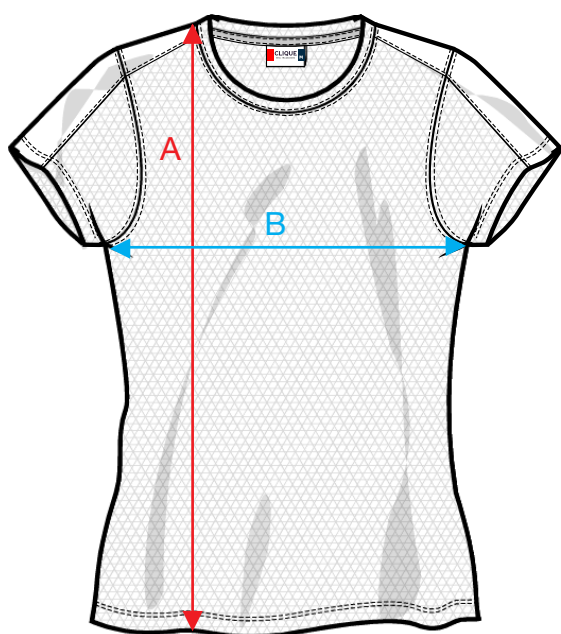

MEASUREMENT SHEET/SIZE SPEC

029335 ICE-T LADIES

FRONT