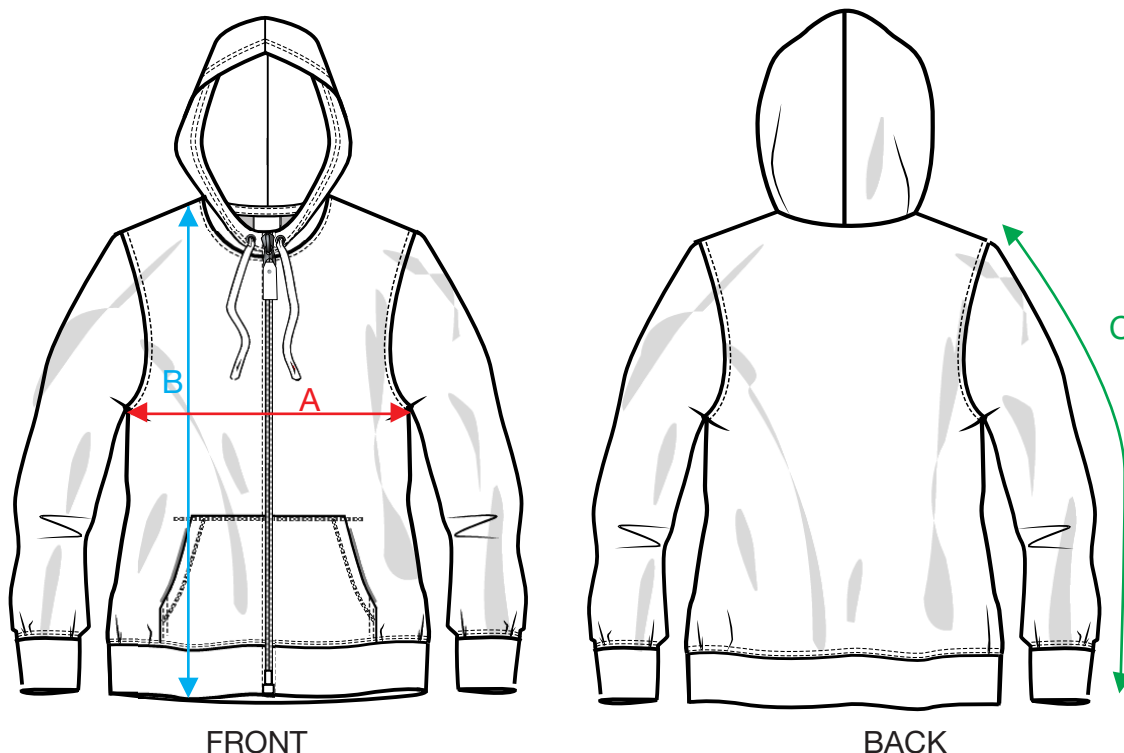

MEASUREMENT SHEET/SIZE SPEC

021045 CLASSIC HOODY FULL ZIP LADIES