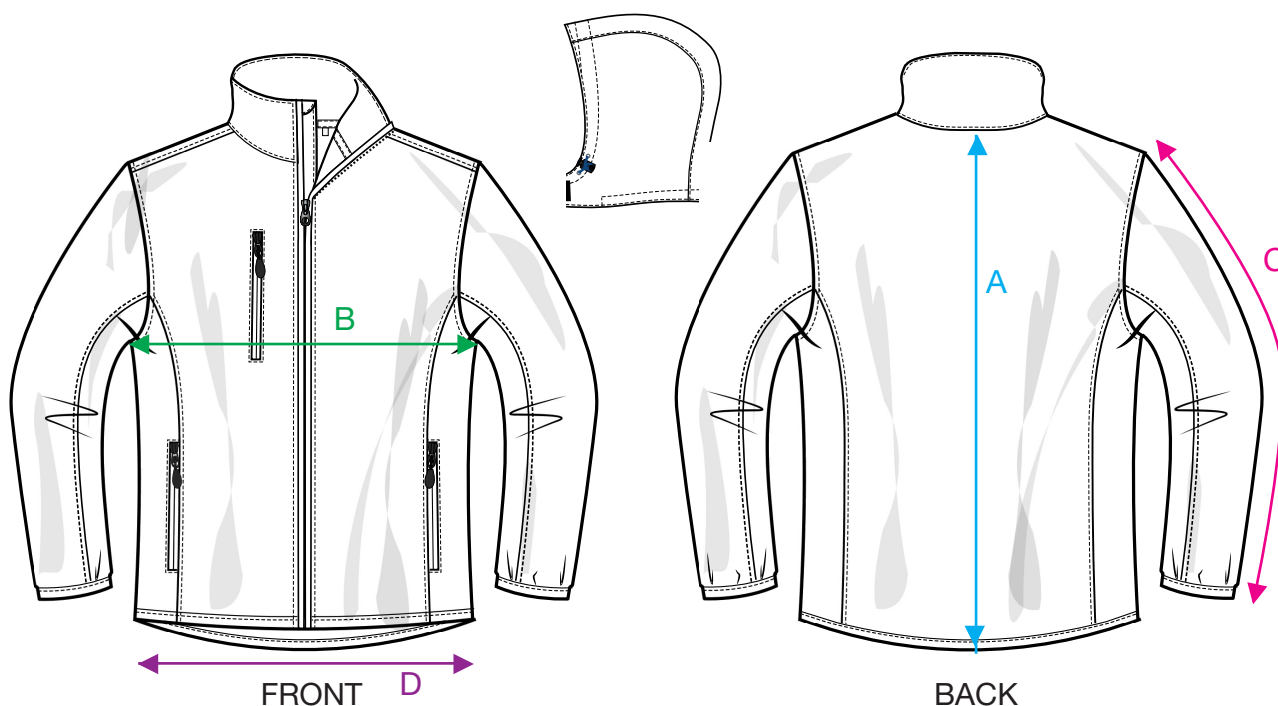

MEASUREMENT SHEET/SIZE SPEC

020912 BASIC HOODY SOFTSHELL