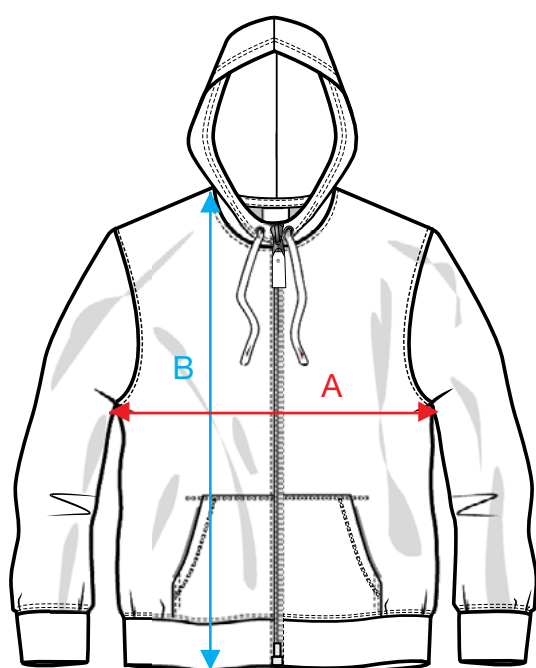

MEASUREMENT SHEET/SIZE SPEC

021064 OTTAWA HOOD FULL ZIP

FRONT