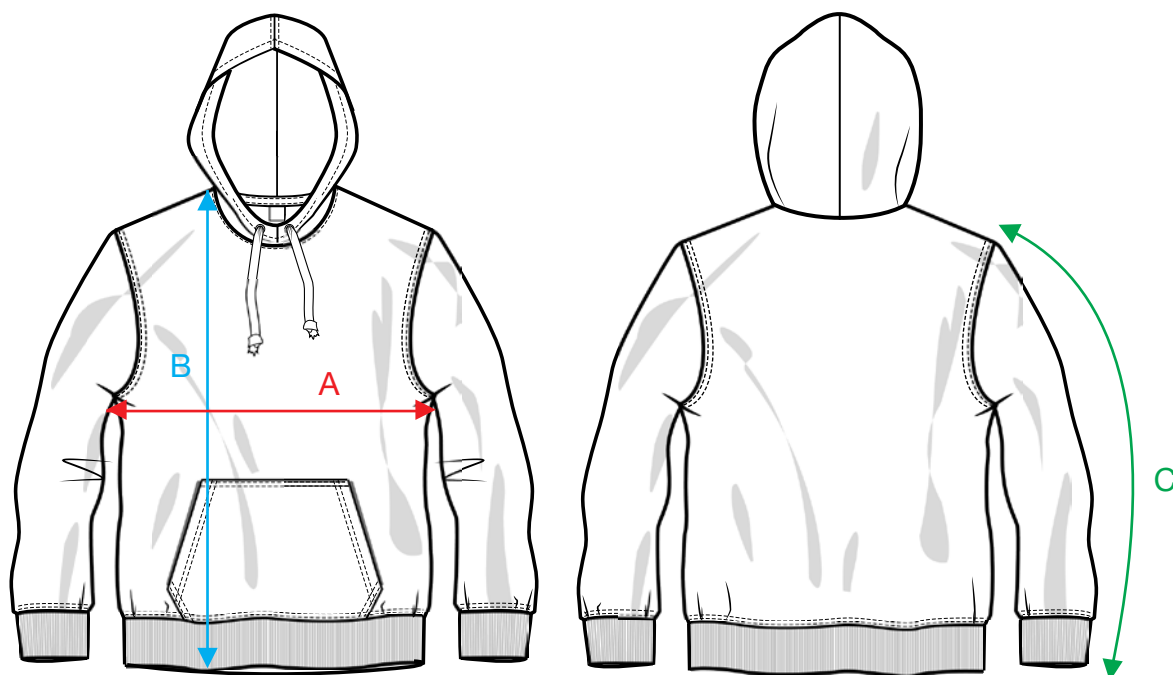

BACK

MEASUREMENT SHEET/SIZE SPEC

021041 CLASSIC HOODY

FRONT