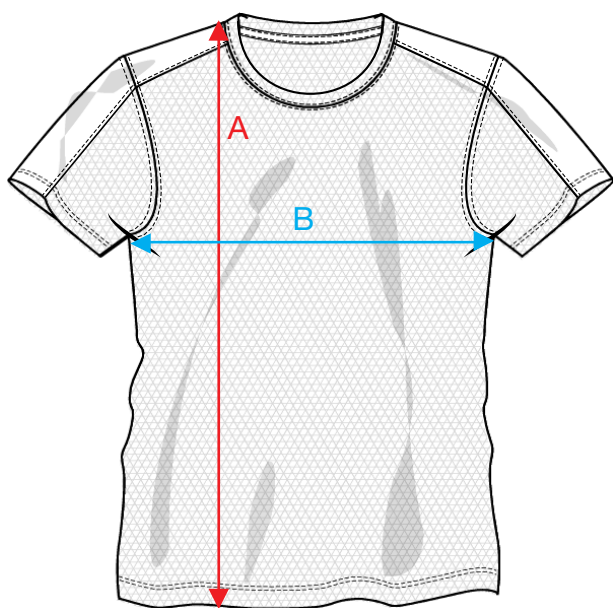

NewWave

TEXTILES

A NEW WAVE GROUP COMPANY

MEASUREMENT SHEET/SIZE SPEC

029334 ICE-T

FRONT