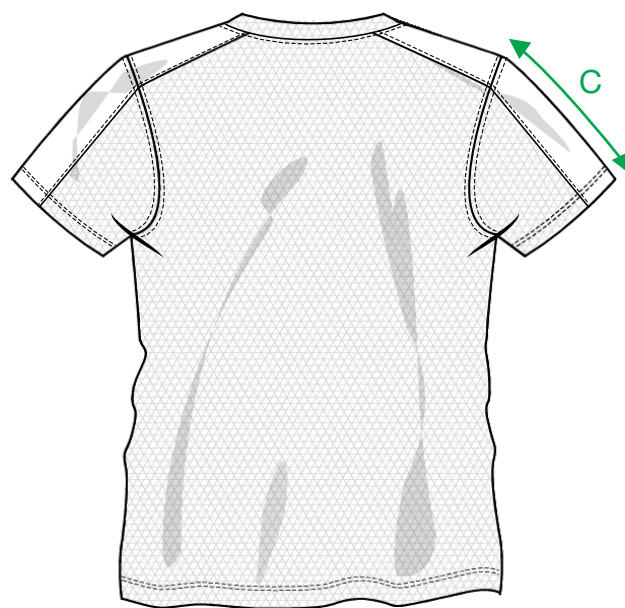

BACK

MEASUREMENT IN CM	S	M	L	XL	XXL	3XL	4XL
A - BODYLENGTH FRONT HPS	68	70	72	74	77	80	83
B - 1/2 CHEST	48	51	54	58	64	70	76
C - SLEEVELENGTH	18	19	20	21	22	23	24

Sizing chart is in centimeters and sizing is subject to a market accepted tolerance. No rights may be derived from this sizing chart.