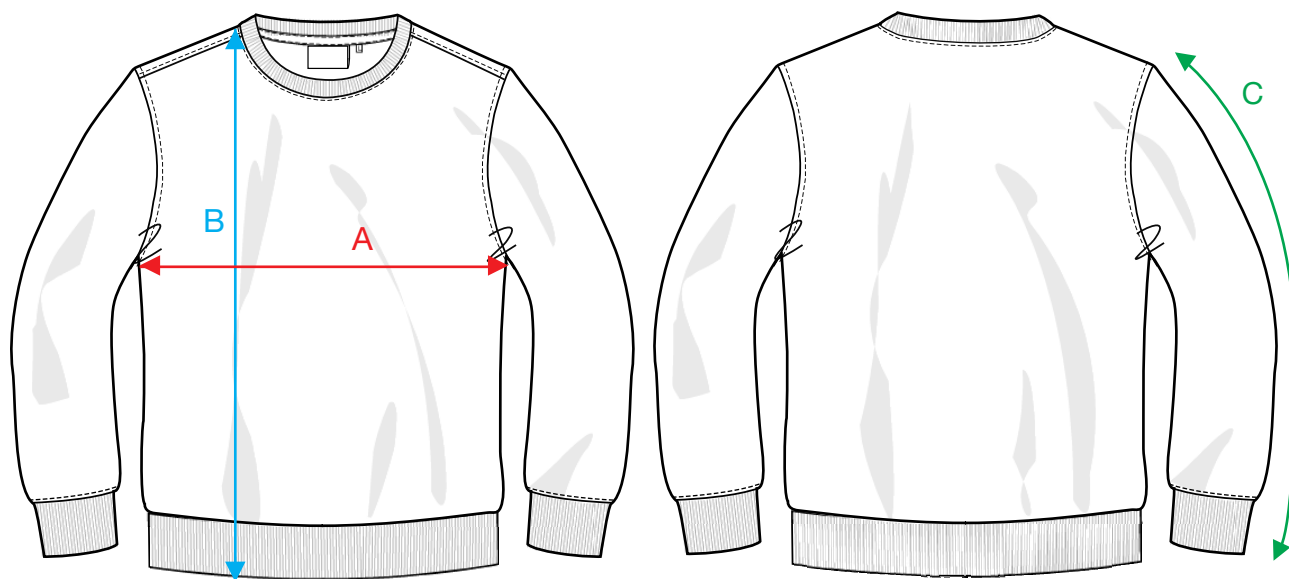

MEASUREMENT SHEET/SIZE SPEC

021040 CLASSIC ROUNDNECK

FRONT