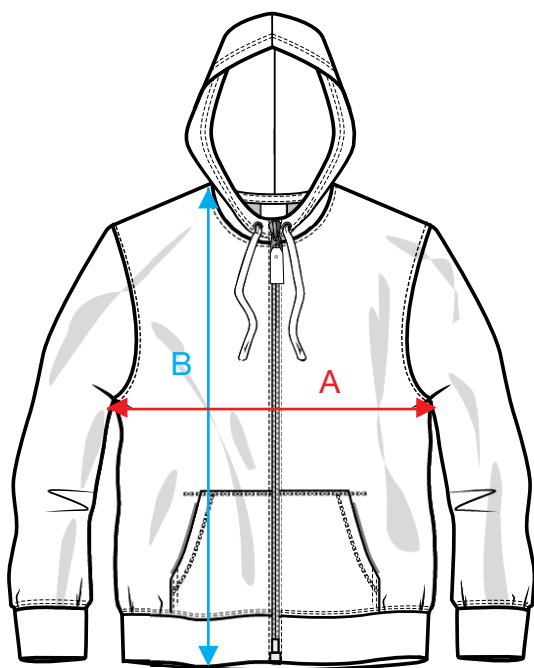

MEASUREMENT SHEET/SIZE SPEC

021044 CLASSIC HOODY FULL ZIP

FRONT