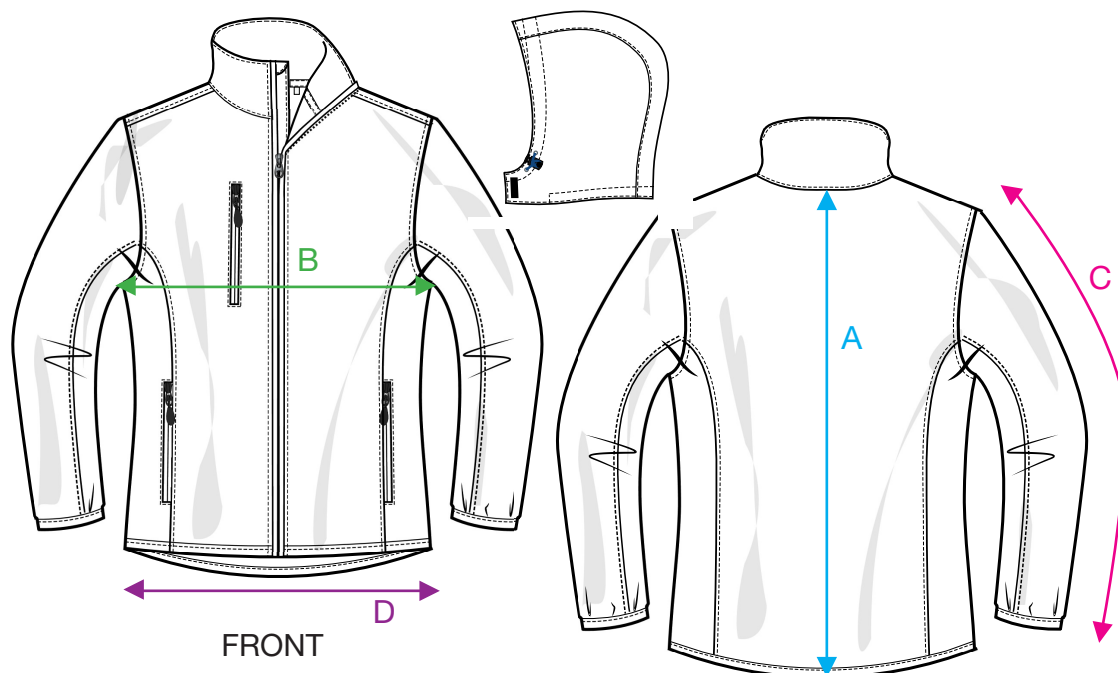

MEASUREMENT SHEET/SIZE SPEC

020917 BASIC HOODY SOFTSHELL LADIES