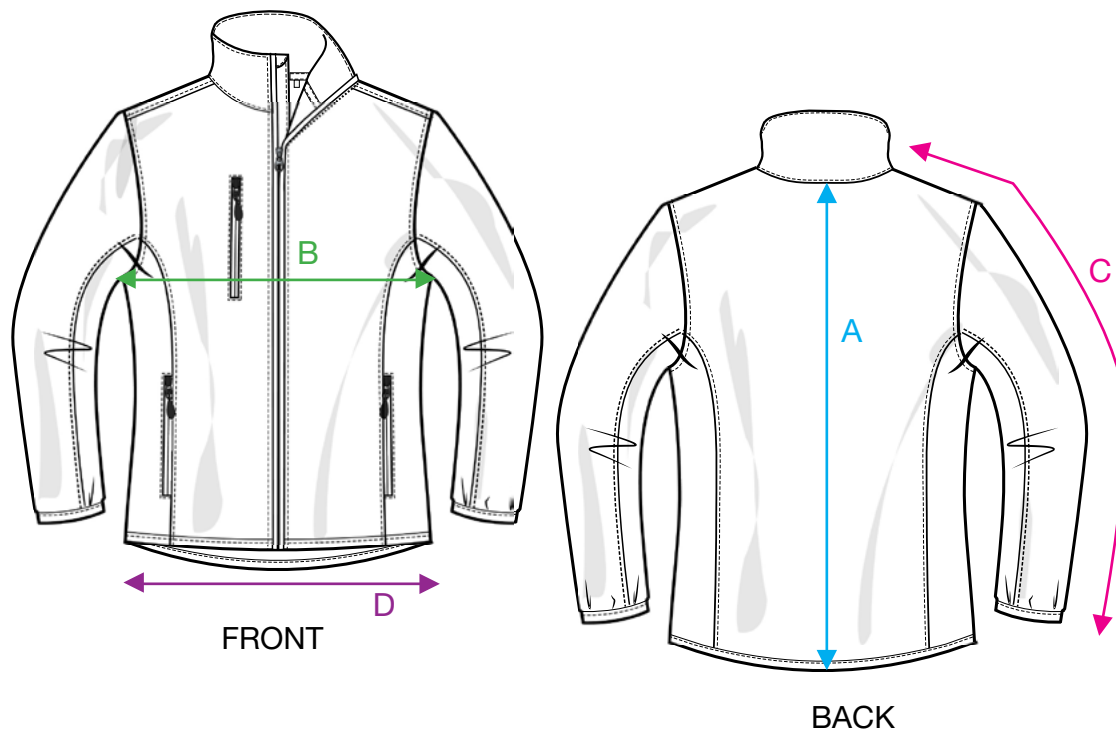

MEASUREMENT SHEET/SIZE SPEC

020915 BASIC SOFTSHELL JACKET LADIES