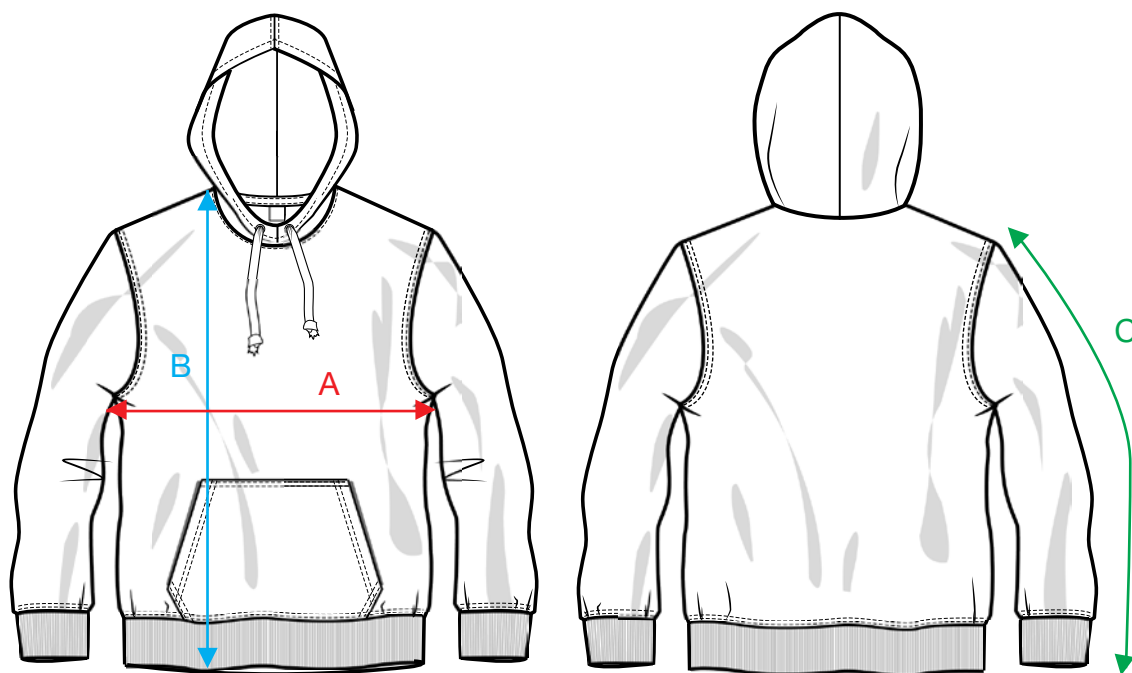

MEASUREMENT SHEET/SIZE SPEC

021042 CLASSIC HOODY LADIES

FRONT

BACK

MEASUREMENT IN CM	XS/34	S/36	M/38	L/40	XL/42	XXL/44
A - 1/2 CHEST	44	47	50	54	58	62
B - BODYLENGTH FRONT HPS	61	63	65	67	69	71
C - SLEEVELENGTH	61	62,5	64	64	65	65

Sizing chart is in centimeters and sizing is subject to a market accepted tolerance. No rights may be derived from this sizing chart.